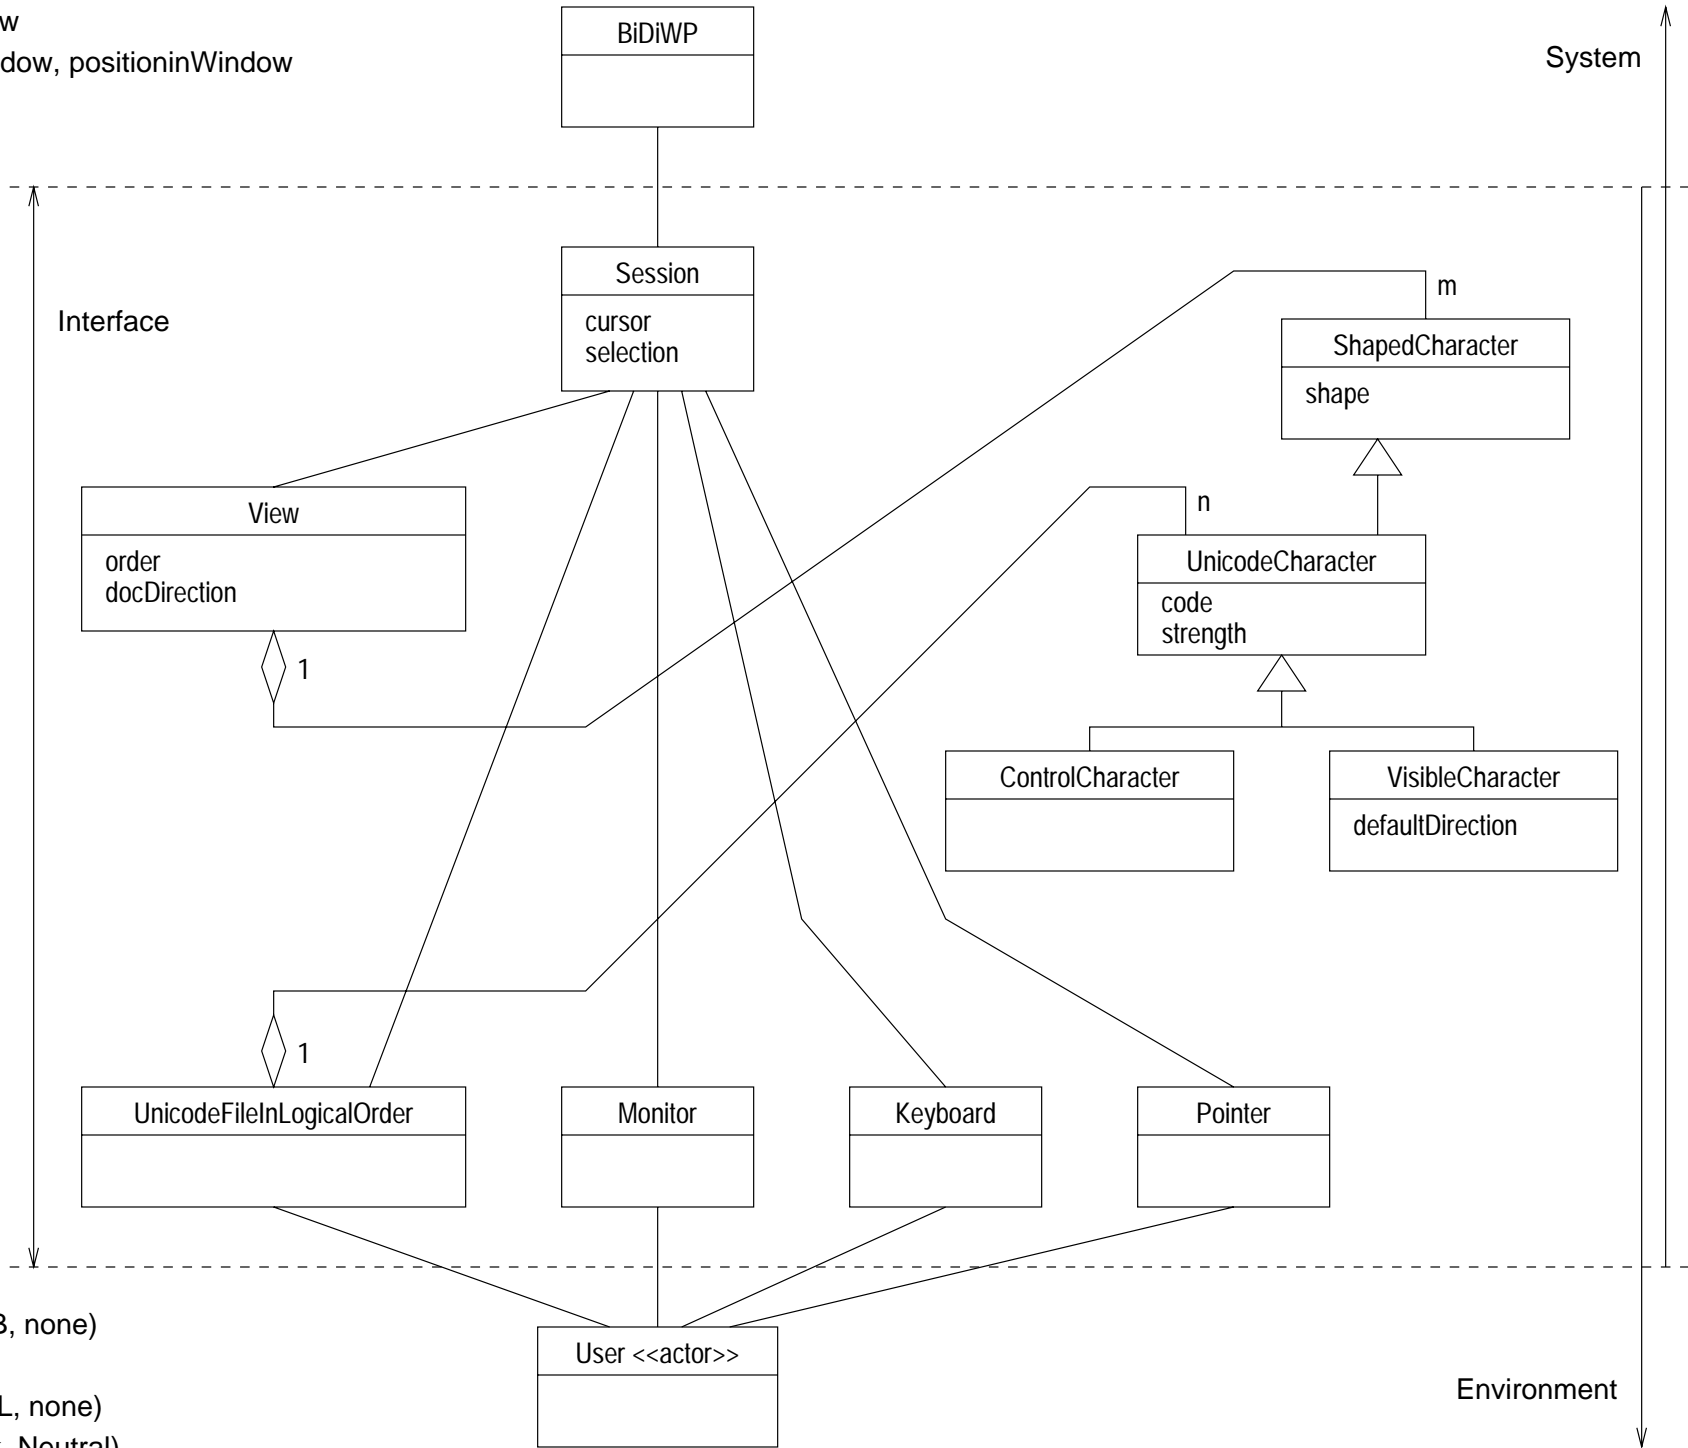

cursor: positionInWindow
 selection: positionInWindow, positionInWindow
 order: (Logical, Visual)
 docDirection: (LR, RL)

shape: (SA, CP, CA, CB, none)
 code: [0..2**32-1]
 defaultDirection: (LR, RL, none)
 strength: (Strong, Weak, Neutral)

System

Interface

Environment